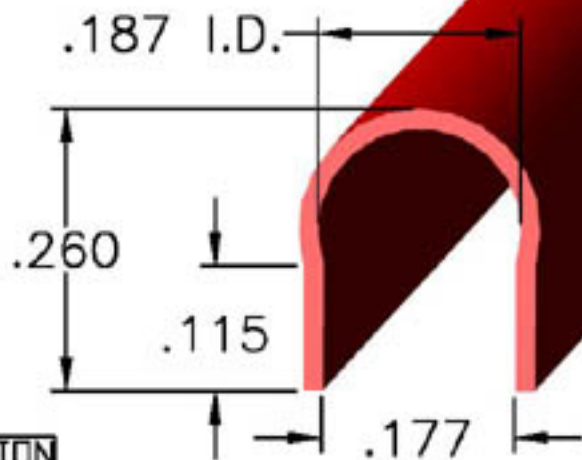

SLIDING DOOR/WINDOW
TRACK COVER/CAPS - SNAP ON
STYLE #2

METAL DESCRIPTION

T304 NON-MAGNETIC STAINLESS
T430 MAGNETIC STAINLESS

THICKNESS .018 OR .016